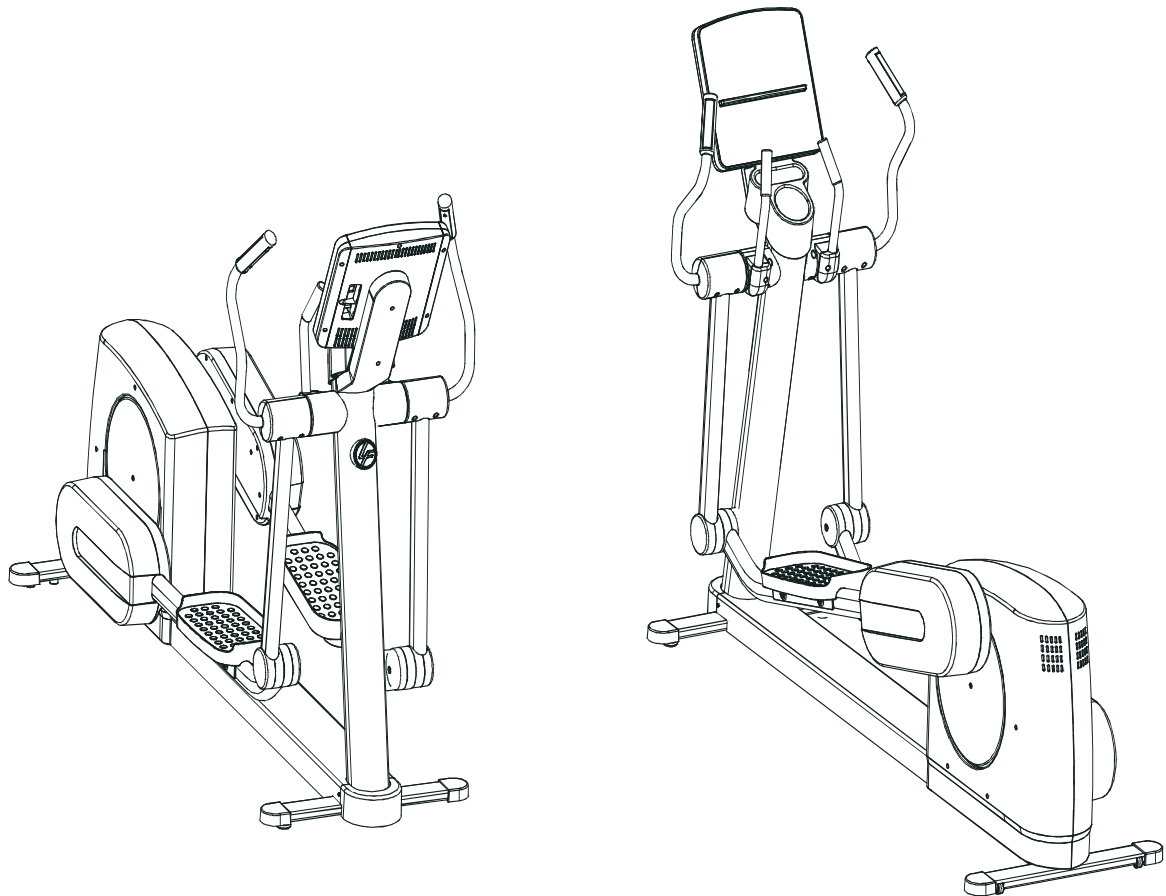

LifeFitness

ARCTIC SILVER CROSS TRAINER 95X-0XXX-02 (MADE IN HUNGARY)

Customer Support Services
PARTS MANUAL rev 21 Nov 2008

ARCTIC SILVER 95Xi
REFERENCES

95X-0XXX-02
S/N XHF005071283

OPERATION MANUAL	M051-00K62-A072
SERVICE MANUAL	M051-00K62-A060
TOUCH UP PAINT: SPRAY CAN .5 OZ BOTTLE W/APPLICATOR .33 OZ PEN	0017-00008-0204 0017-00008-0205 0017-00008-0206
HARDWARE BAG	AK62-00152-0001

	Page
CONSOLE SUPPORT & DEADSHAFT COVERS	4
HANDLEBARS AND BULLHORNS	5
CONSOLE AND RELATED COMPONENTS	6
UPPER FRAME HARDWARE	7
ROCKER ARMS AND PEDAL LEVERS	8
CRANK COVER AND LOWER CAPS	9
LOWER FRAME SHROUDS AND HARDWARE	10
PEDAL LEVER COMPONENTS	11
DRIVE MODULE COMPONENTS AND MAIN CABLE	12
DRIVE MODULE HARDWARE	13
CABLES	14

Note: The 95Xi comes with both Telemetry and LifePulse Sensors.

Right Handlebar
MAK62-00086-0000

*Right Bullhorn
MAK62-00053-0001
Left Bullhorn
MAK62-00054-0001

HR Sensor Kit
GK20-00002-0005

Medallion Bug
AK58-00245-0000
Bug Adaptor
OK62-01034-0000

Left Handlebar
MAK62-00087-0000
Heart Rate Cable
AK61-00051-0001
(one per handlebar)

*Right Bullhorn Assembly consists of: AK62-00057-0001 Bullhorn,
M0K62-01136-0000 Grip and M0K62-01199-0000 Gasket
Left Bullhorn Assembly consists of: AK62-00058-0001 Bullhorn,
M0K62-01136-0000 Grip and M0K62-01199-0000 Gasket