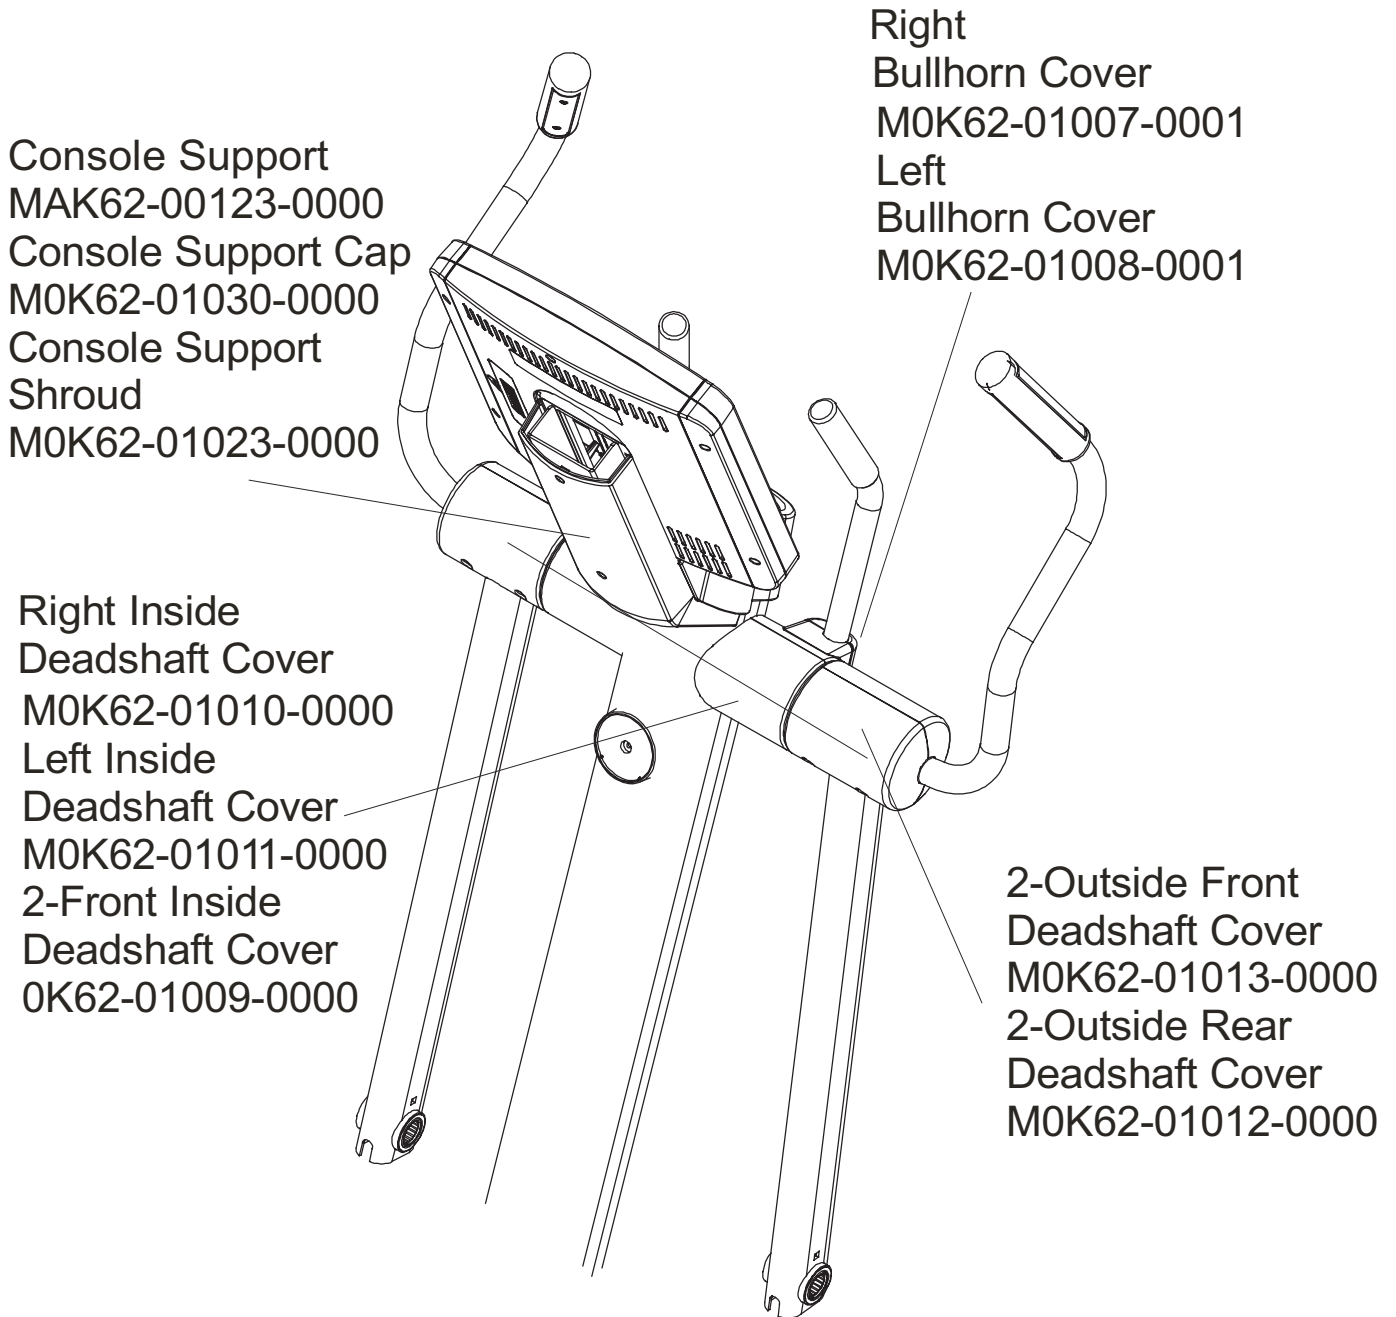

LifeFitness

ARCTIC SILVER CROSS TRAINER 95X-0XXX-02 (MADE IN HUNGARY)

Customer Support Services
PARTS MANUAL rev 21 Nov 2008

ARCTIC SILVER 95Xi
REFERENCES

95X-0XXX-02
S/N XHF005071283

OPERATION MANUAL	M051-00K62-A072
SERVICE MANUAL	M051-00K62-A060
TOUCH UP PAINT: SPRAY CAN .5 OZ BOTTLE W/APPLICATOR .33 OZ PEN	0017-00008-0204 0017-00008-0205 0017-00008-0206
HARDWARE BAG	AK62-00152-0001

	Page
CONSOLE SUPPORT & DEADSHAFT COVERS	4
HANDLEBARS AND BULLHORNS	5
CONSOLE AND RELATED COMPONENTS	6
UPPER FRAME HARDWARE	7
ROCKER ARMS AND PEDAL LEVERS	8
CRANK COVER AND LOWER CAPS	9
LOWER FRAME SHROUDS AND HARDWARE	10
PEDAL LEVER COMPONENTS	11
DRIVE MODULE COMPONENTS AND MAIN CABLE	12
DRIVE MODULE HARDWARE	13
CABLES	14

Note: The 95Xi comes with both Telemetry and LifePulse Sensors.

Right Handlebar
MAK62-00086-0000

*Right Bullhorn
MAK62-00053-0001
Left Bullhorn
MAK62-00054-0001

HR Sensor Kit
GK20-00002-0005

Medallion Bug
AK58-00245-0000
Bug Adaptor
OK62-01034-0000

Left Handlebar
MAK62-00087-0000
Heart Rate Cable
AK61-00051-0001
(one per handlebar)

*Right Bullhorn Assembly consists of: AK62-00057-0001 Bullhorn,
M0K62-01136-0000 Grip and M0K62-01199-0000 Gasket
Left Bullhorn Assembly consists of: AK62-00058-0001 Bullhorn,
M0K62-01136-0000 Grip and M0K62-01199-0000 Gasket