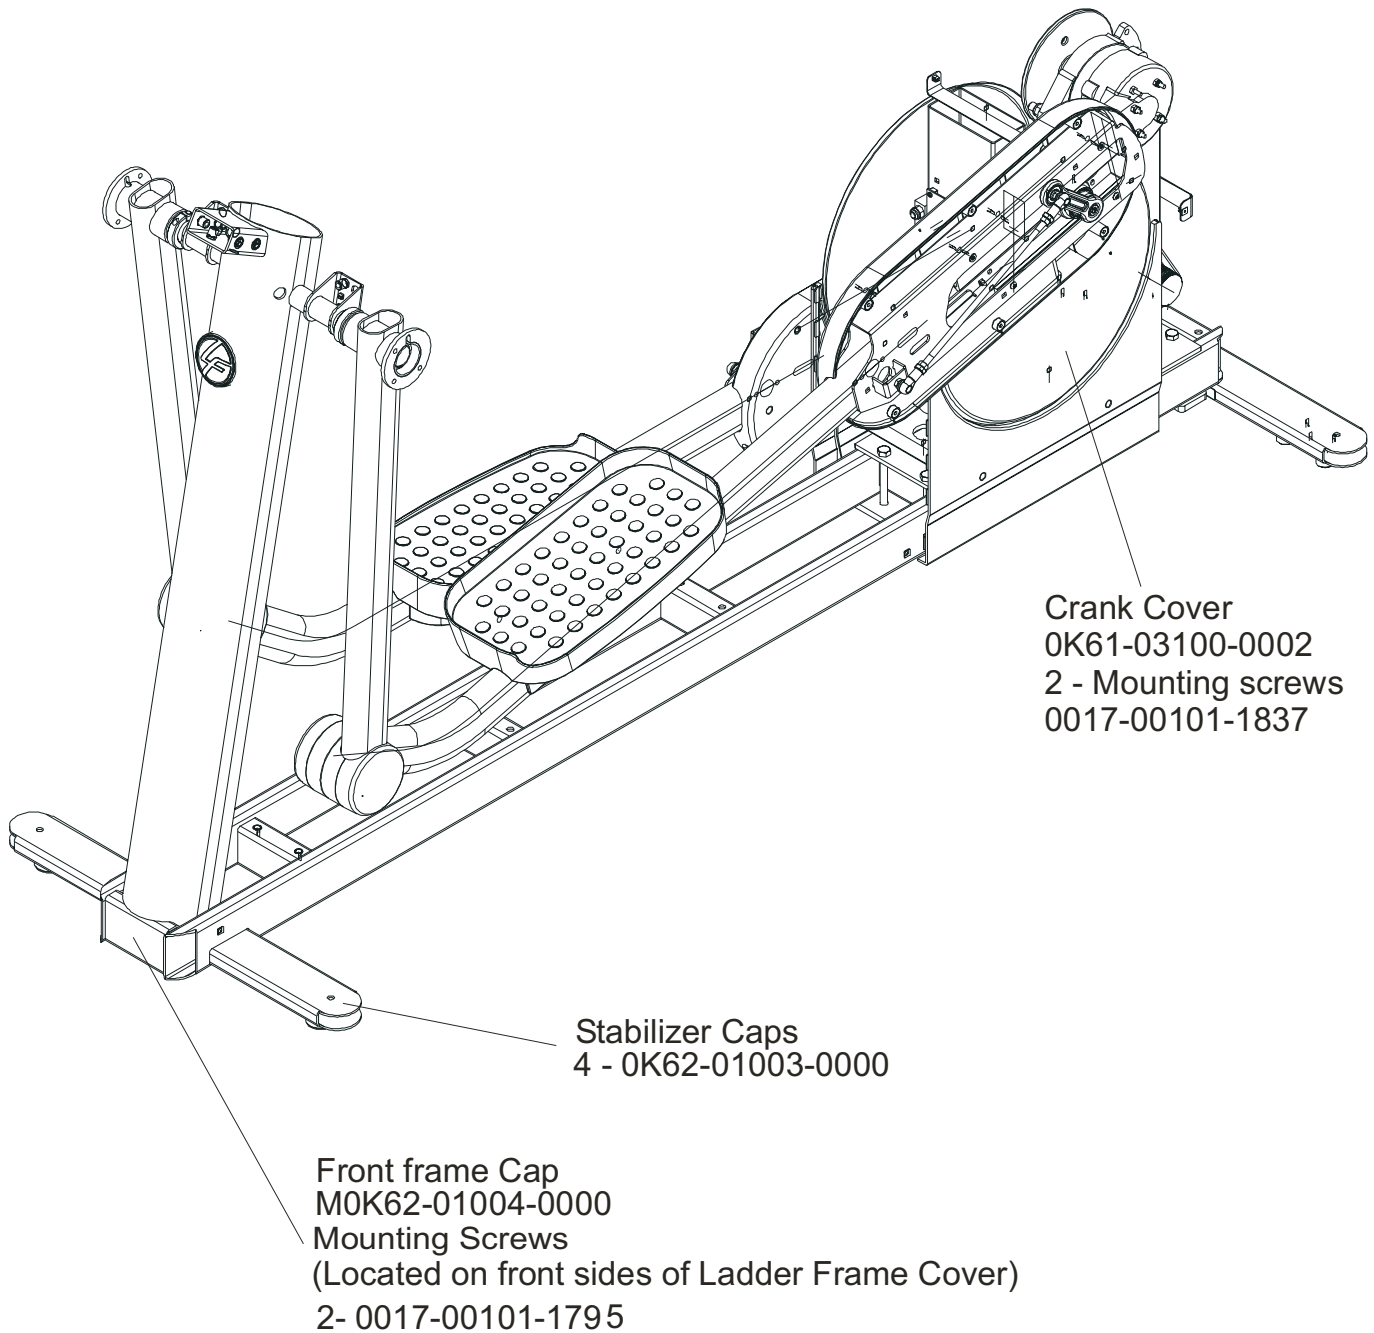

LF Bug
Medallion Assy.
AK58-00245-0000

Right Pedal
Lever Assembly
MAK62-00022-0000

Left Pedal Lever Assembly
MAK62-00023-0000

ARCTIC SILVER 95Xi
Crank Cover and Lower Caps

95X-0XXX-02
S/N XHF005071283

ARCTIC SILVER 95Xi
Lower Frame Shrouds & Hardware