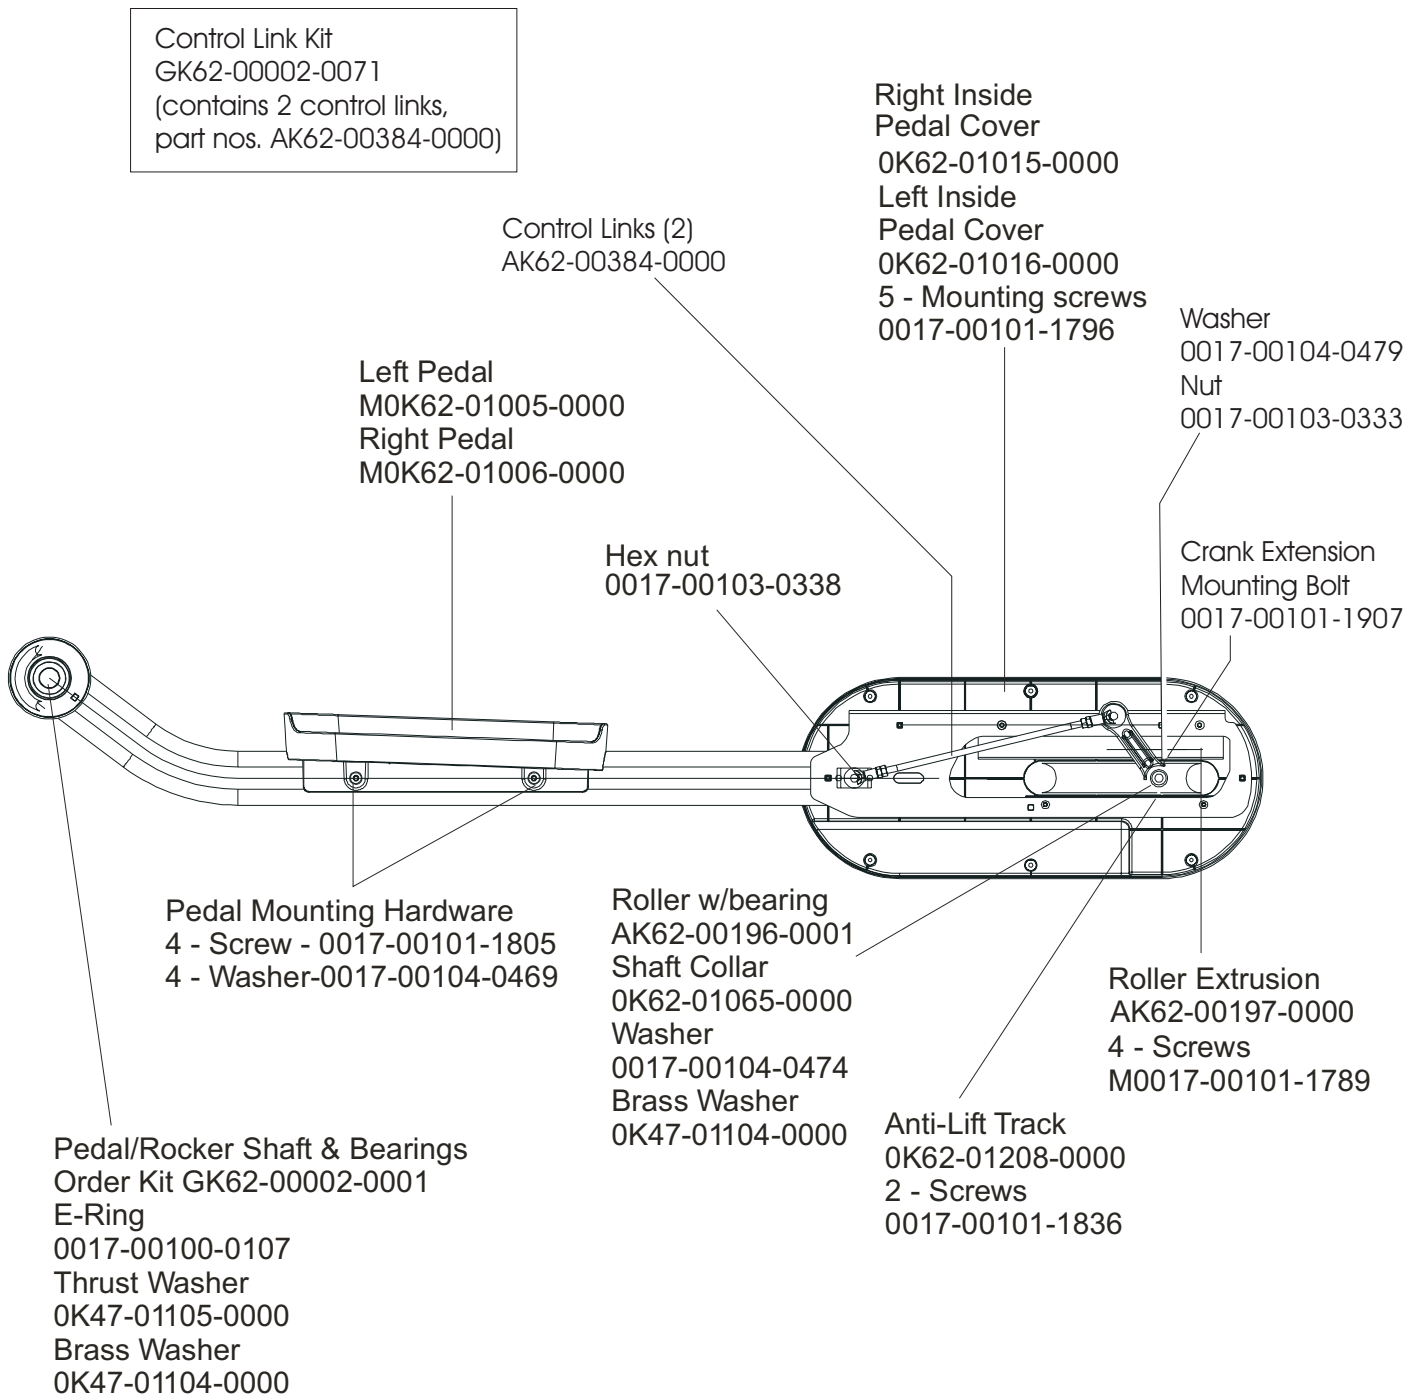

LifeFitness

ARCTIC SILVER CROSS TRAINER 95X-0XXX-02 (MADE IN HUNGARY)

Customer Support Services
PARTS MANUAL rev 21 Nov 2008

ARCTIC SILVER 95Xi
REFERENCES

95X-0XXX-02
S/N XHF005071283

OPERATION MANUAL	M051-00K62-A072
SERVICE MANUAL	M051-00K62-A060
TOUCH UP PAINT: SPRAY CAN .5 OZ BOTTLE W/APPLICATOR .33 OZ PEN	0017-00008-0204 0017-00008-0205 0017-00008-0206
HARDWARE BAG	AK62-00152-0001

Rocker Arms Kit
GK62-00002-0070
contents:

- Rocker Arms (2)
- Hardened Spacers (2)
- Oilite Washers (2)
- Retaining Rings (2)
- Loctite 620
- Alcohol pad

Rocker Arms
AK62-00002-0070
Shaft Collar w/Screws
OK61-01259-0000

LF Bug
Medallion Assy.
AK58-00245-0000

Right Pedal
Lever Assembly
MAK62-00022-0000

Left Pedal Lever Assembly
MAK62-00023-0000

ARCTIC SILVER 95Xi
Crank Cover and Lower Caps

95X-0XXX-02
S/N XHF005071283

ARCTIC SILVER 95Xi
Lower Frame Shrouds & Hardware

95X-0XXX-02
S/N XHF005071283

ARCTIC SILVER 95Xi
Pedal Lever Assembly Components

95X-0XXX-02
S/N XHF005071283

ARCTIC SILVER 95Xi
Drive Module components

95X-0XXX-02
S/N XHF005071283