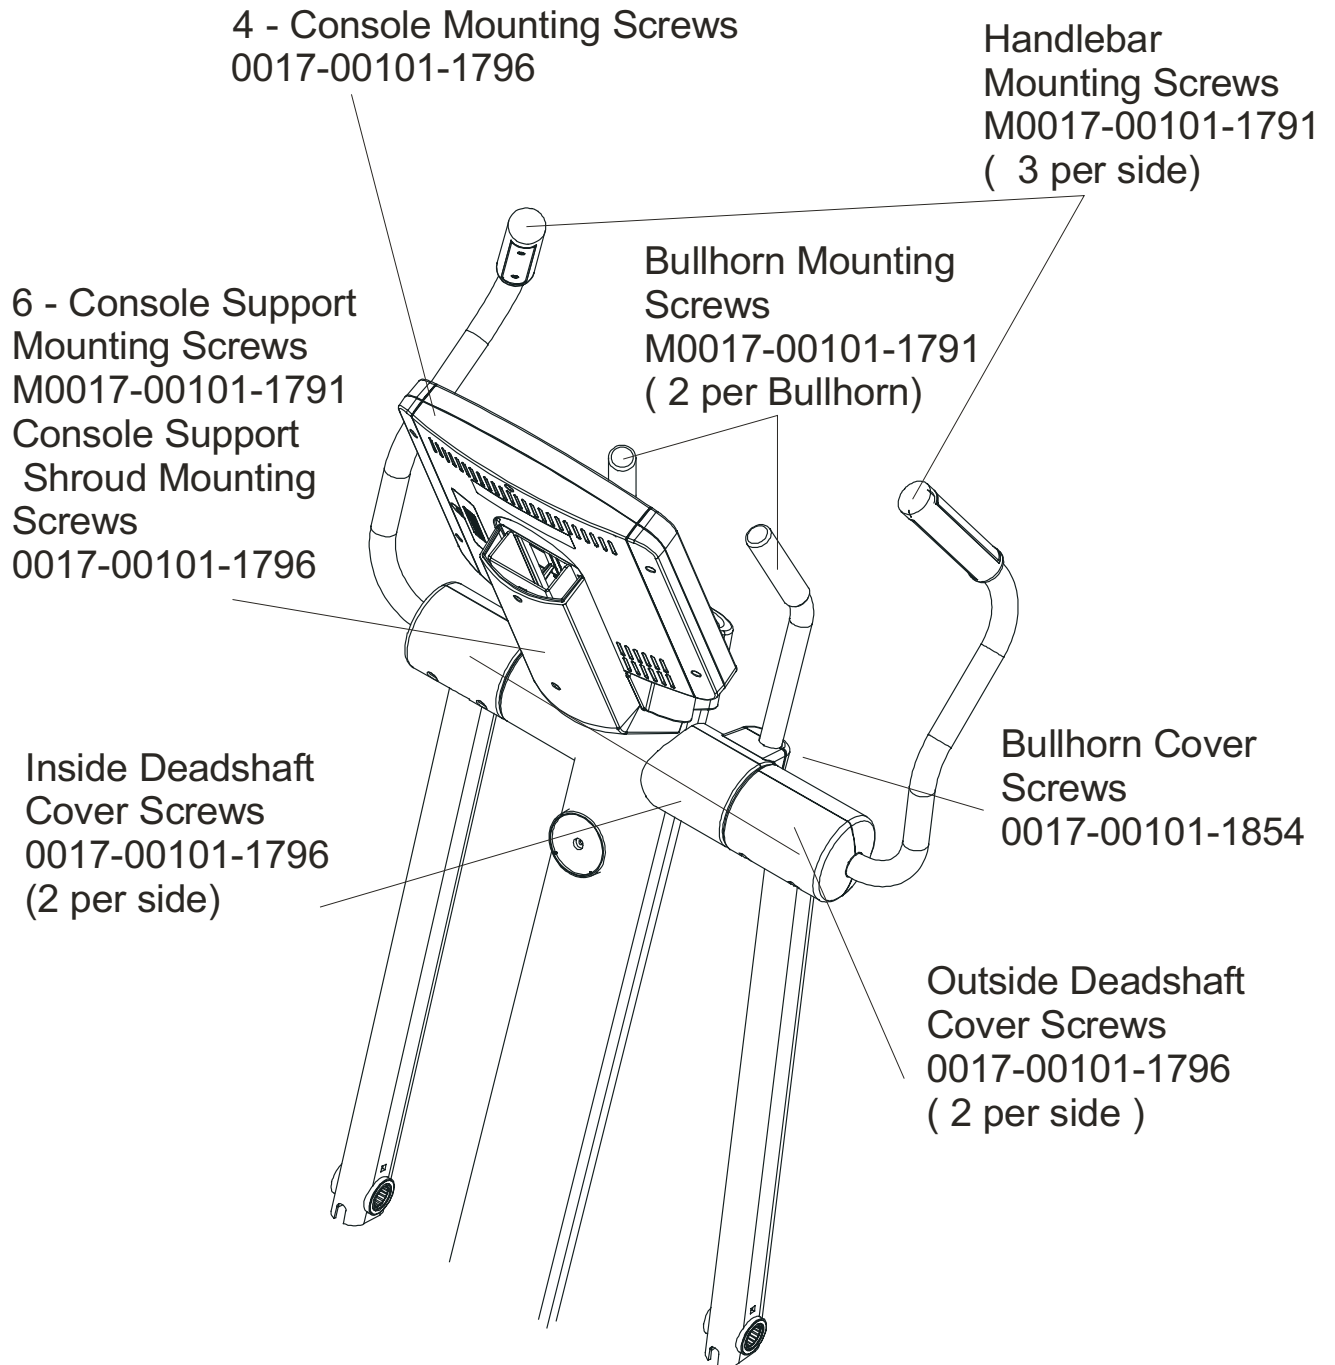

ARCTIC SILVER 95Xi
Upper Frame Hardware

95X-0XXX-02
S/N XHF005071283

Items Not Shown:

Accessory Tray	M0K62-01022-0000
Mounting Screws (2)	0017-00101-1846