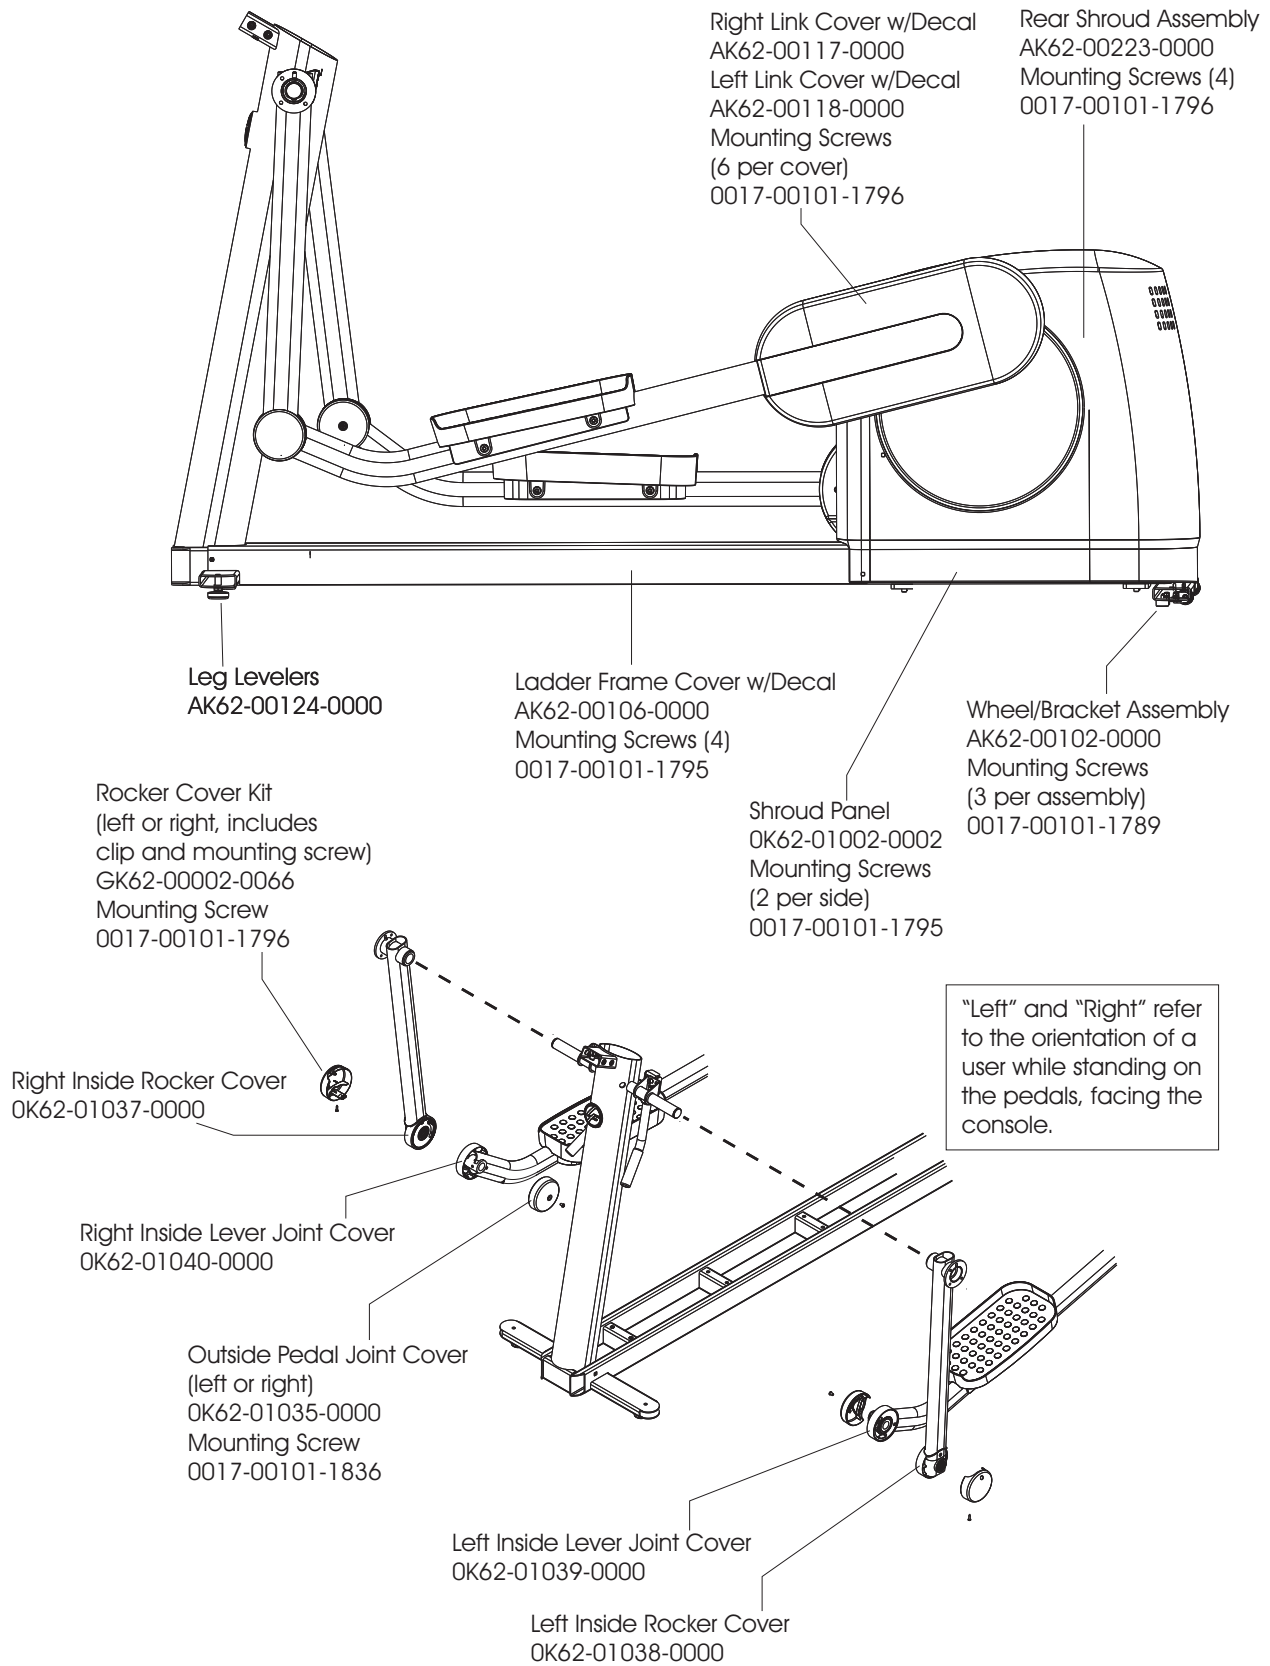

ARCTIC SILVER 95Xi
Lower Frame Shrouds & Hardware

95X-0XXX-02
S/N XHF005071283