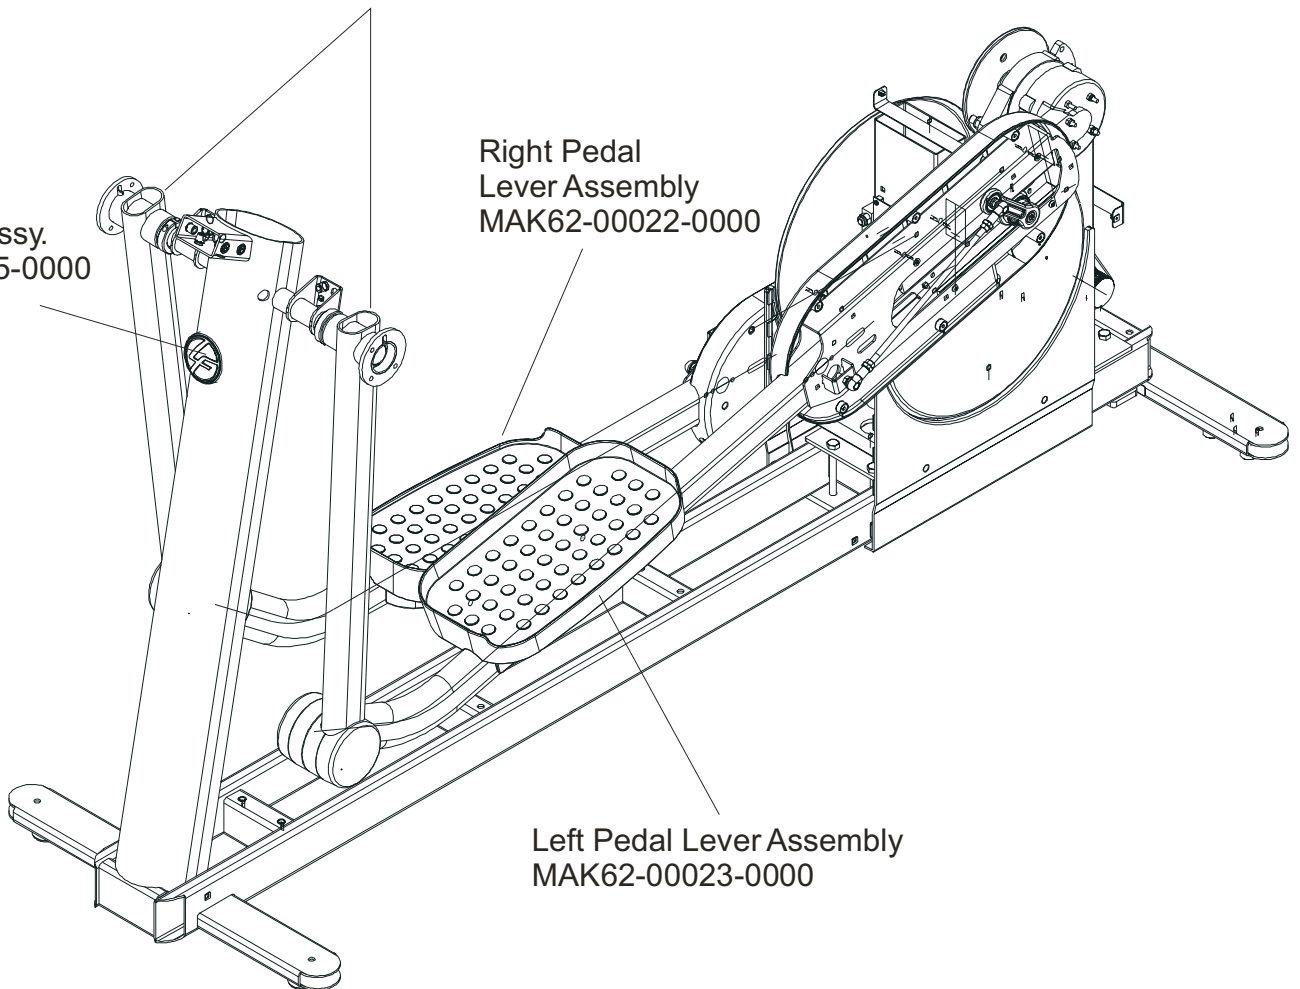

ARCTIC SILVER 95Xi
Rocker Arms & Pedal Levers

95X-0XXX-02
S/N XHF005071283

Rocker Arms Kit
GK62-00002-0070
contents:

- Rocker Arms (2)
- Hardened Spacers (2)
- Oilite Washers (2)
- Retaining Rings (2)
- Loctite 620
- Alcohol pad

Rocker Arms
AK62-00002-0070
Shaft Collar w/Screws
OK61-01259-0000

LF Bug
Medallion Assy.
AK58-00245-0000

Right Pedal
Lever Assembly
MAK62-00022-0000

Left Pedal Lever Assembly
MAK62-00023-0000