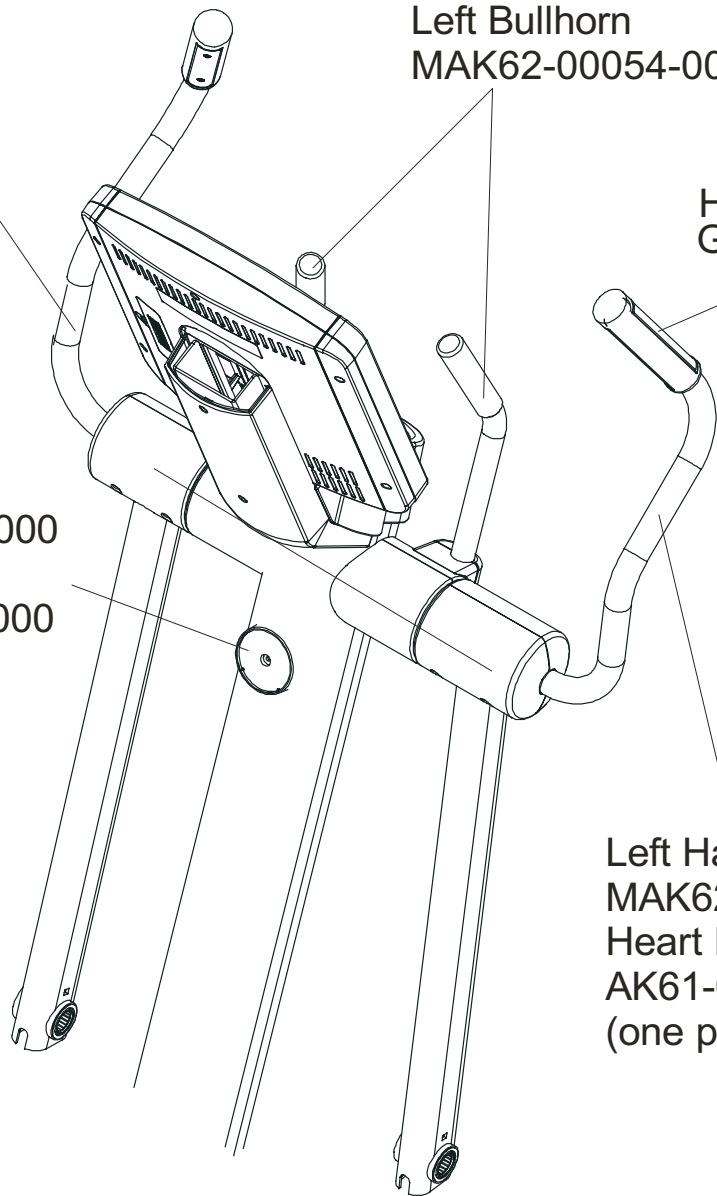

	Page
CONSOLE SUPPORT & DEADSHAFT COVERS	4
HANDLEBARS AND BULLHORNS	5
CONSOLE AND RELATED COMPONENTS	6
UPPER FRAME HARDWARE	7
ROCKER ARMS AND PEDAL LEVERS	8
CRANK COVER AND LOWER CAPS	9
LOWER FRAME SHROUDS AND HARDWARE	10
PEDAL LEVER COMPONENTS	11
DRIVE MODULE COMPONENTS AND MAIN CABLE	12
DRIVE MODULE HARDWARE	13
CABLES	14

Note: The 95Xi comes with both Telemetry and LifePulse Sensors.

Right Handlebar
MAK62-00086-0000

*Right Bullhorn
MAK62-00053-0001
Left Bullhorn
MAK62-00054-0001

HR Sensor Kit
GK20-00002-0005

Medallion Bug
AK58-00245-0000
Bug Adaptor
OK62-01034-0000

Left Handlebar
MAK62-00087-0000
Heart Rate Cable
AK61-00051-0001
(one per handlebar)

*Right Bullhorn Assembly consists of: AK62-00057-0001 Bullhorn,
M0K62-01136-0000 Grip and M0K62-01199-0000 Gasket
Left Bullhorn Assembly consists of: AK62-00058-0001 Bullhorn,
M0K62-01136-0000 Grip and M0K62-01199-0000 Gasket