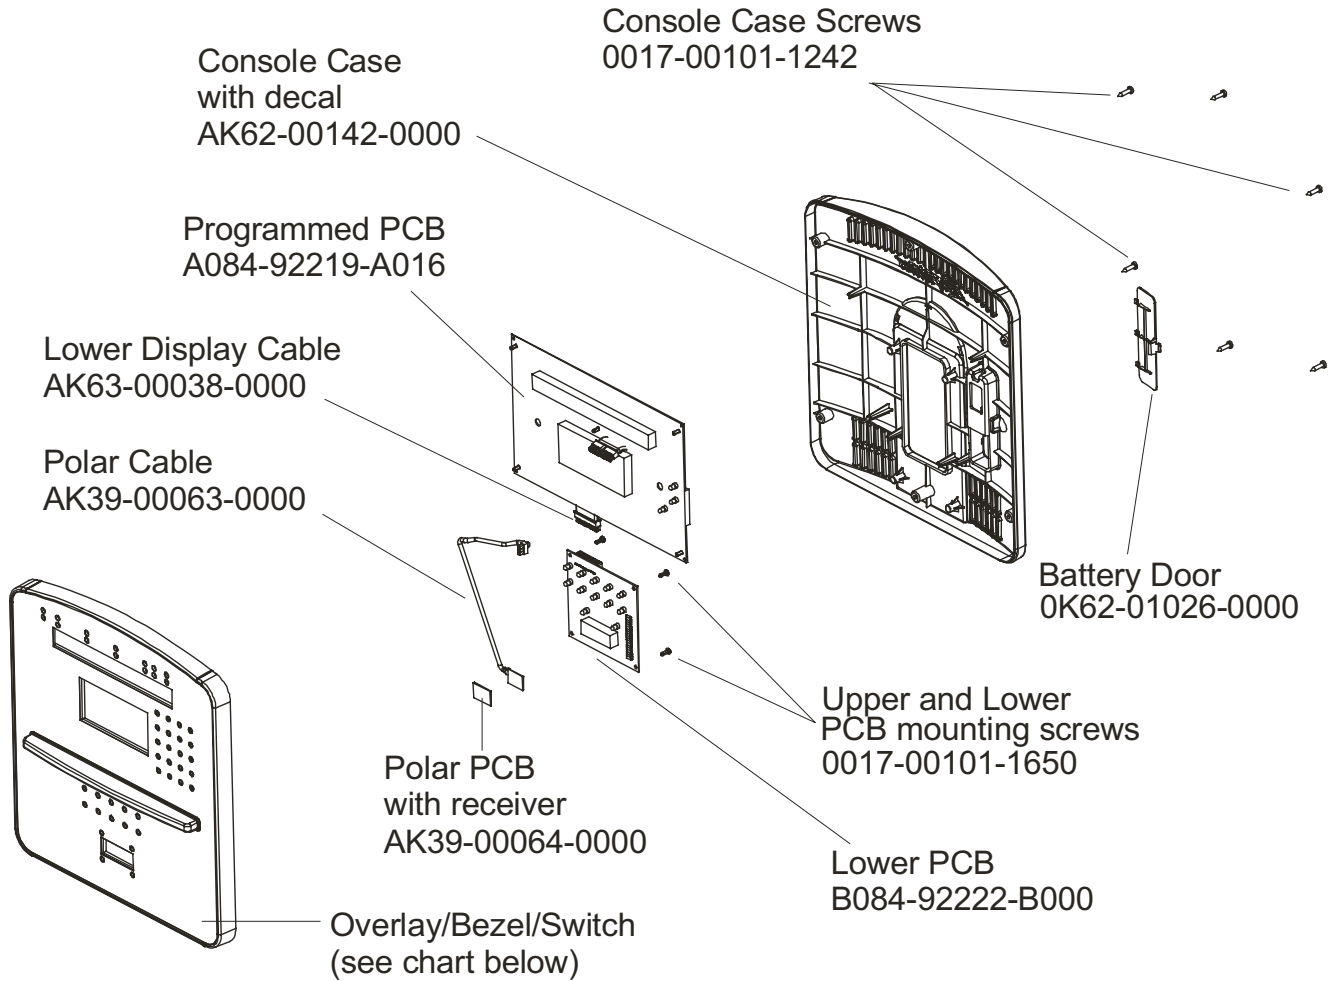

ARCTIC SILVER 95Xi
Console & Related components

95X-0XXX-02
S/N XHF005071283

CONSOLE	OVERLAY/BEZEL/SWITCH	LANGUAGE
AK62-00149-0001	AK62-00191-0001	Eng + Met
AK62-00149-0003	AK62-00191-0003	Ger/Met
AK62-00149-0004	AK62-00191-0004	Spn/Met
AK62-00149-0006	AK62-00191-0006	Jap/Met
AK62-00149-0007	AK62-00191-0007	Frn/Met
AK62-00149-0008	AK62-00191-0008	Ital/Met
AK62-00149-0009	AK62-00191-0009	Dut/Met
AK62-00149-0010	AK62-00191-0010	Port/Met